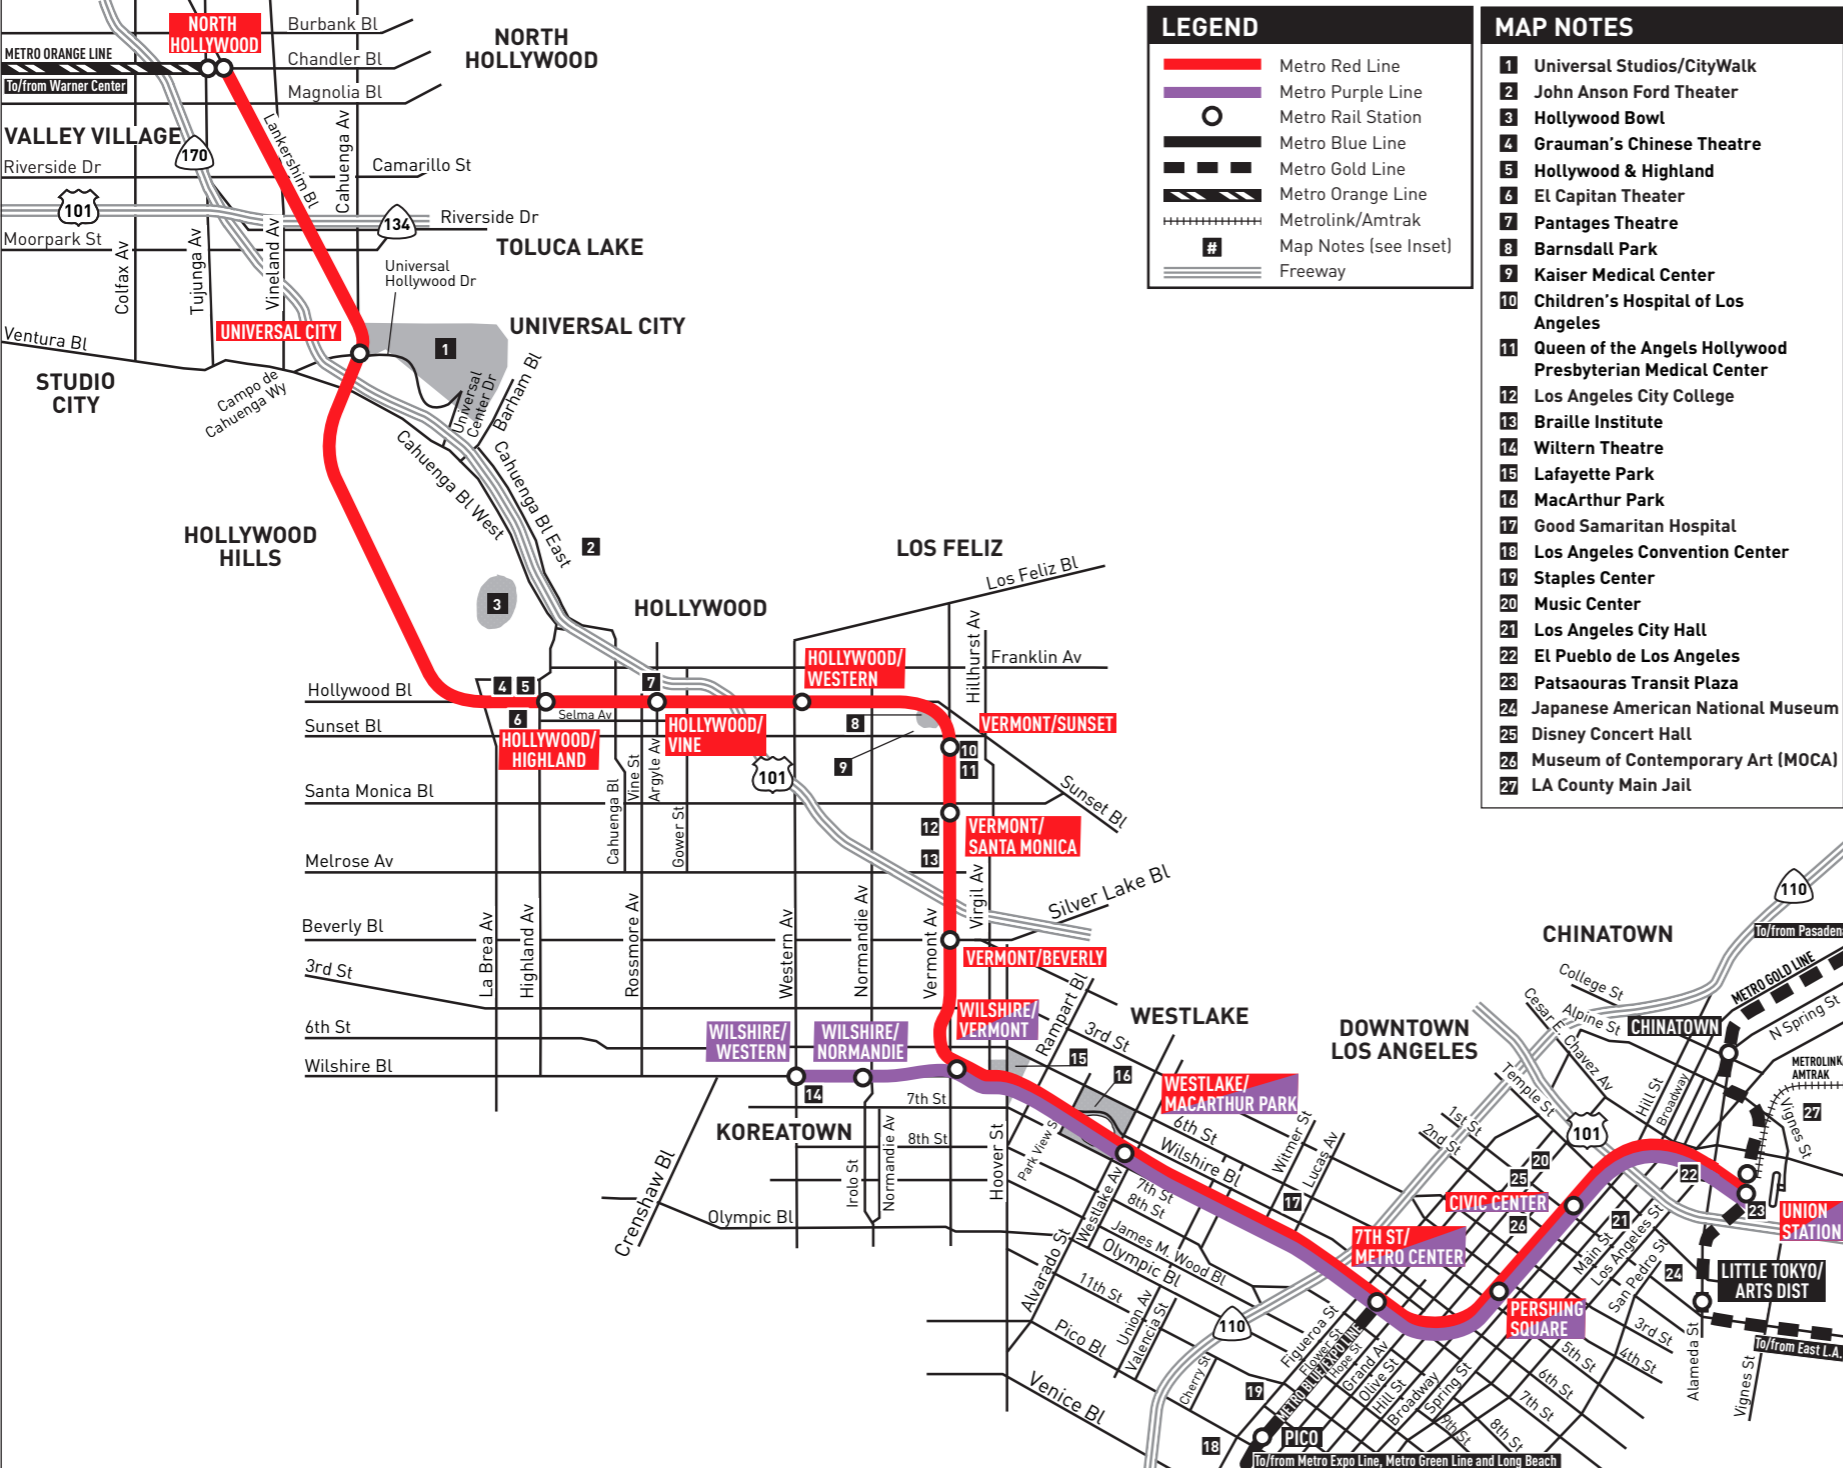

LEGEND

- Metro Red Line
- Metro Purple Line
- Metro Rail Station
- Metro Blue Line
- Metro Gold Line
- ▬▬▬ Metro Orange Line
- ⋯⋯⋯ Metrolink/Amtrak
- # Map Notes (see Inset)
- ▬▬▬▬ Freeway

1. **MAP NOTES**
1. 1 Universal Studios/CityWalk
  2. 2 John Anson Ford Theater
  3. 3 Hollywood Bowl
  4. 4 Grauman's Chinese Theatre
  5. 5 Hollywood & Highland
  6. 6 El Capitan Theater
  7. 7 Pantages Theatre
  8. 8 Barnsdall Park
  9. 9 Kaiser Medical Center
  10. 10 Children's Hospital of Los Angeles
  11. 11 Queen of the Angels Hollywood Presbyterian Medical Center
  12. 12 Los Angeles City College
  13. 13 Braille Institute
  14. 14 Wiltern Theatre
  15. 15 Lafayette Park
  16. 16 MacArthur Park
  17. 17 Good Samaritan Hospital
  18. 18 Los Angeles Convention Center
  19. 19 Staples Center
  20. 20 Music Center
  21. 21 Los Angeles City Hall
  22. 22 El Pueblo de Los Angeles
  23. 23 Patsaouras Transit Plaza
  24. 24 Japanese American National Museum
  25. 25 Disney Concert Hall
  26. 26 Museum of Contemporary Art (MOCA)
  27. 27 LA County Main Jail

CONNECTIONS